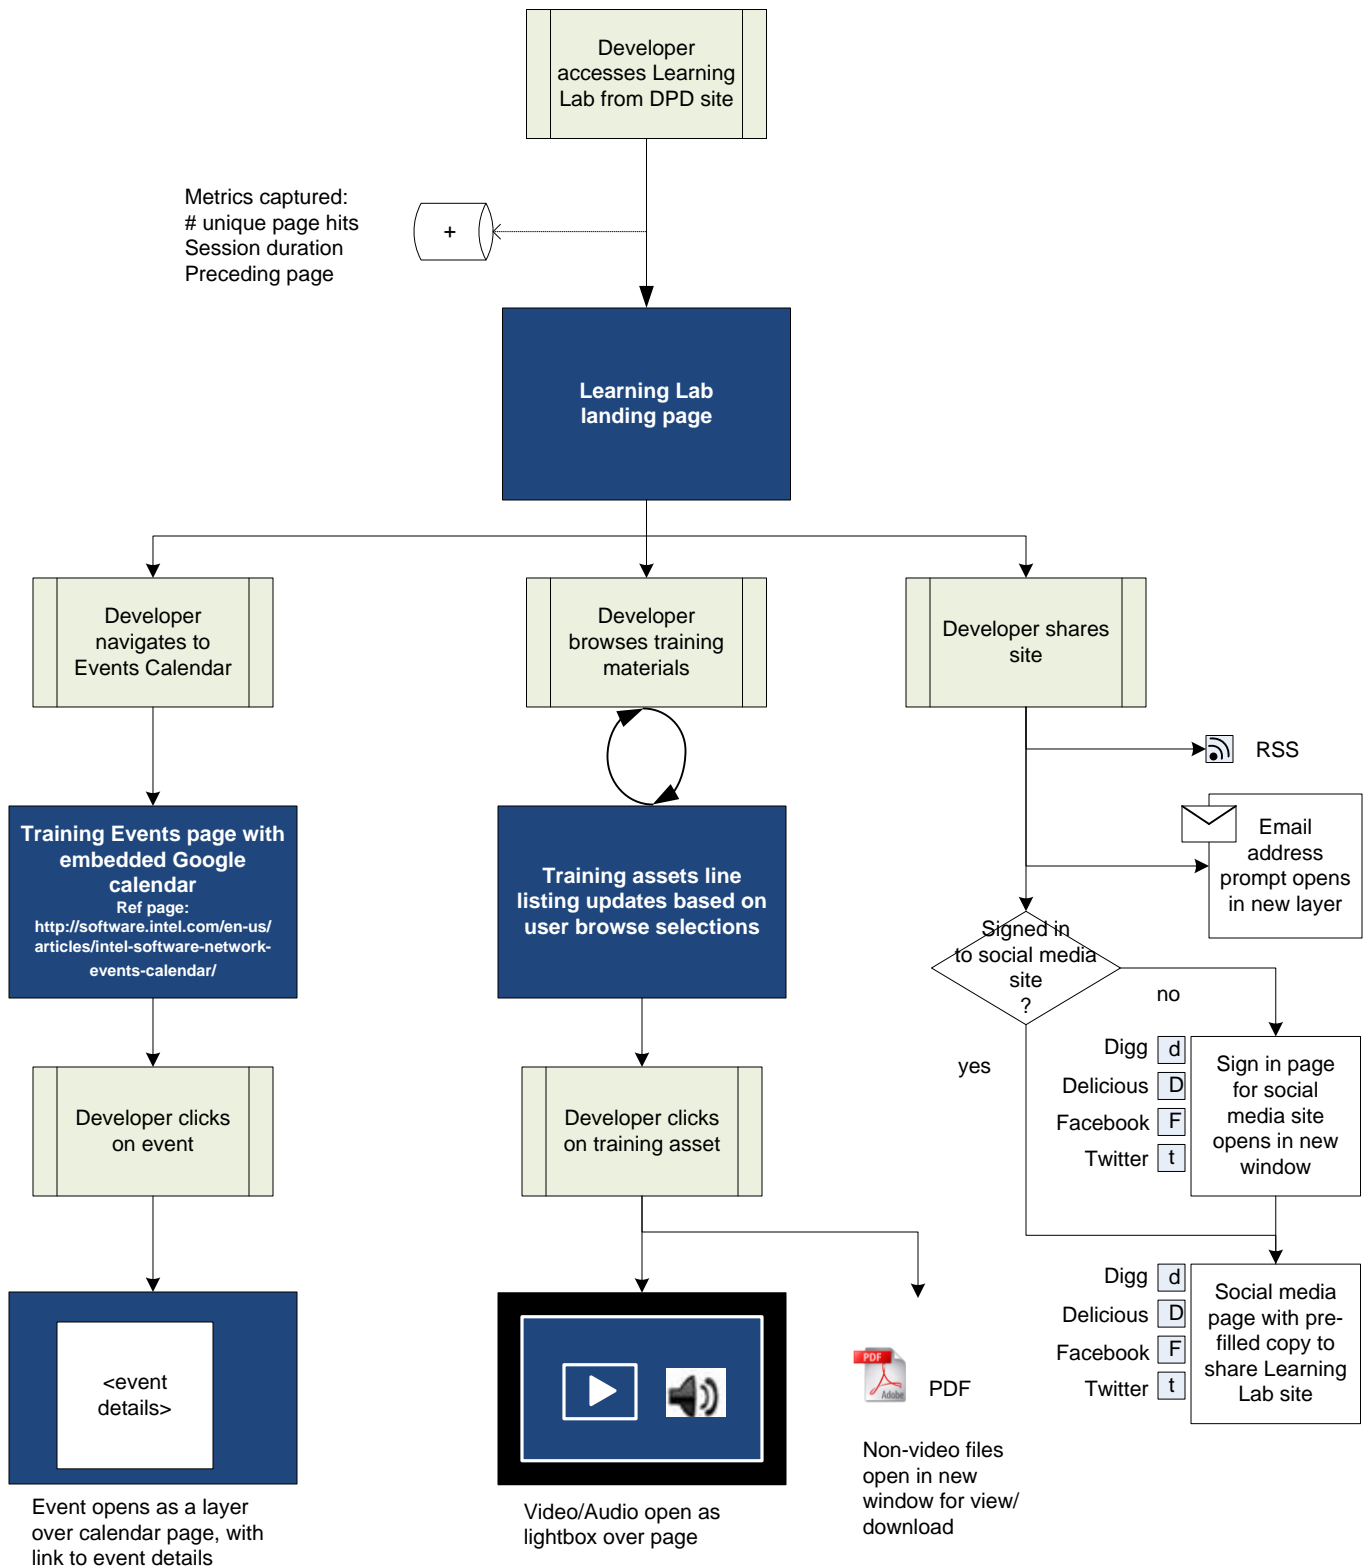

## Revision History

Date	Version	Revisions
2/16/10	V1	Created
2/17/10	V2	<p><b>USER FLOW:</b> +Added audio file to lightbox functionality. +Added metrics. +Removed PPT as a file type (will preserve in XML schema for future functionality).</p> <p><b>XML TAGGING SCHEMA:</b> +Created as separate XLS doc</p> <p><b>LANDING PAGE:</b> +Noted that copy should address the Parallel and Serial use cases. +Added 'all' to skill levels; updated icon treatment (TBD in visual design) +Reordered table; removed 'case study' etc. from Title; removed 'Industry' +Removed thumbnails in asset table (icons only)</p> <p><b>LIGHTBOX:</b> +Added a note that CMD is investigating Embed, Download, Share functions. +Added audio files.</p> <p><b>EVENTS CALENDAR:</b> +Updated banner name for Key.</p> <p><b>PHASE II:</b> +Added "Related Assets" and "Experts Corner" to feature list +Added 'Industry' as a column to the asset table +Added 'Rockstar' curated view of content</p>

<Intel logo>

<Intel.com global navigation and site-wide search box; Intel Software Network navigation>